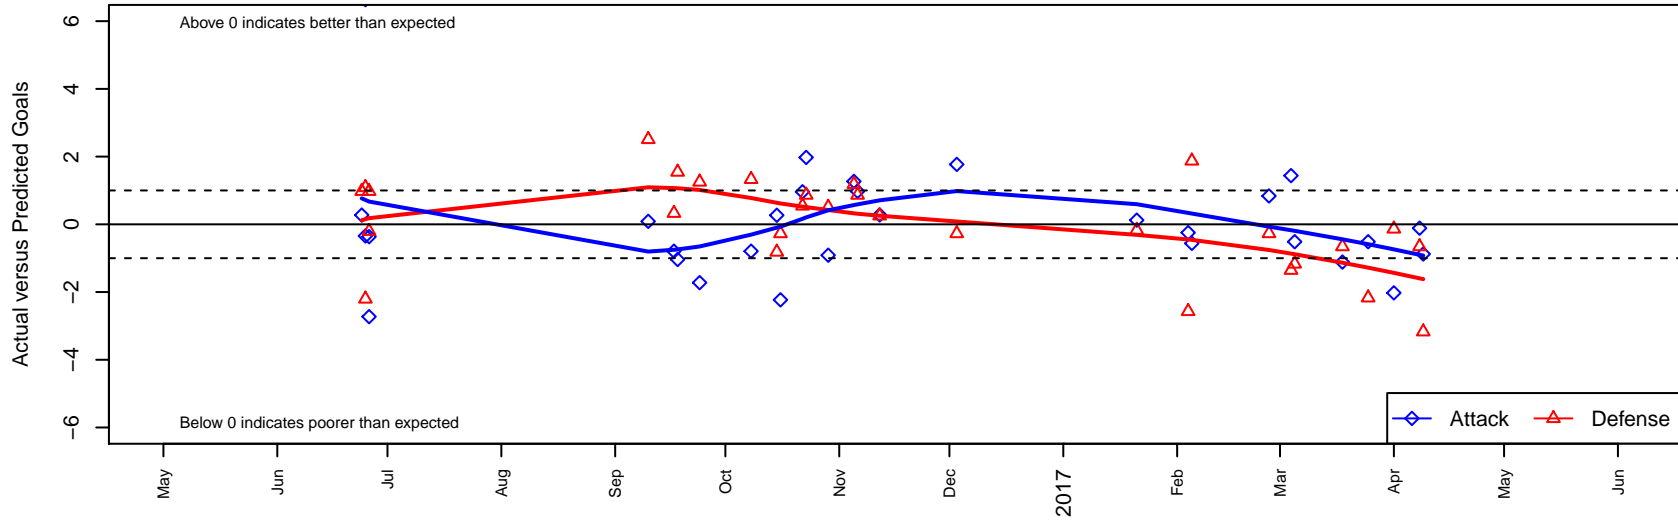

# Washington Timbers Red 1 B03

Washington Timbers  
 Vancouver, WA  
 B03 total strength=1459  
 attack=15.01 defense=6.41  
 fall league = RCL B03 Div 2  
 spr league = Win RCL B03 Div 1

alt names used:  
 WA Timbers FC B03 Red 1  
 WA Timbers 03B Red 1  
 WA Timbers 03B Red 1  
 WA Timbers 03B Red 1  
 WA Timbers 03B Red 1

Venues played:  
 2016 Clash At the Border Division 1 U14  
 2016 RCL B03 Div 2  
 2016 Win RCL B03 Div 1  
 2016 WYS Championship B03

**Washington Timbers Red 1 B03**  
 Dots are actual minus expected GF (blue circles) and GA (red triangles).  
 Blue line is smoothed change in attack strength. Red is smoothed change in defense strength.

**attack and defense variance (black dot)  
relative to other teams  
and top 10 in region**

**attack and defense rating  
relative to others at age  
and all opponents in last 13 months**

**Performance relative to 13 month average**