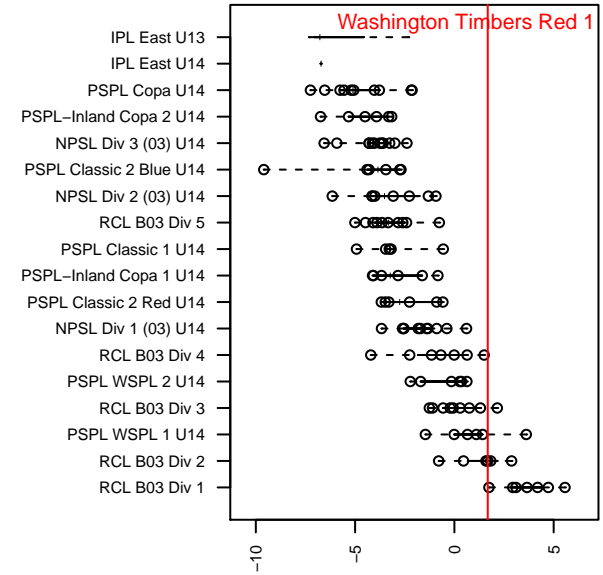

# Washington Timbers Red 1 B03

Washington Timbers  
 Vancouver, WA  
 B03 total strength=1459  
 attack=15.01 defense=6.41  
 fall league = RCL B03 Div 2  
 spr league = Win RCL B03 Div 1

alt names used:  
 WA Timbers FC B03 Red 1  
 WA Timbers 03B Red 1  
 WA Timbers 03B Red 1  
 WA Timbers 03B Red 1  
 WA Timbers 03B Red 1

Venues played:  
 2016 Clash At the Border Division 1 U14  
 2016 RCL B03 Div 2  
 2016 Win RCL B03 Div 1  
 2016 WYS Championship B03

**Washington Timbers Red 1 B03**  
 Dots are actual minus expected GF (blue circles) and GA (red triangles).  
 Blue line is smoothed change in attack strength. Red is smoothed change in defense strength.

**attack and defense variance (black dot)  
relative to other teams  
and top 10 in region**

**attack and defense rating  
relative to others at age  
and all opponents in last 13 months**

**Performance relative to 13 month average**